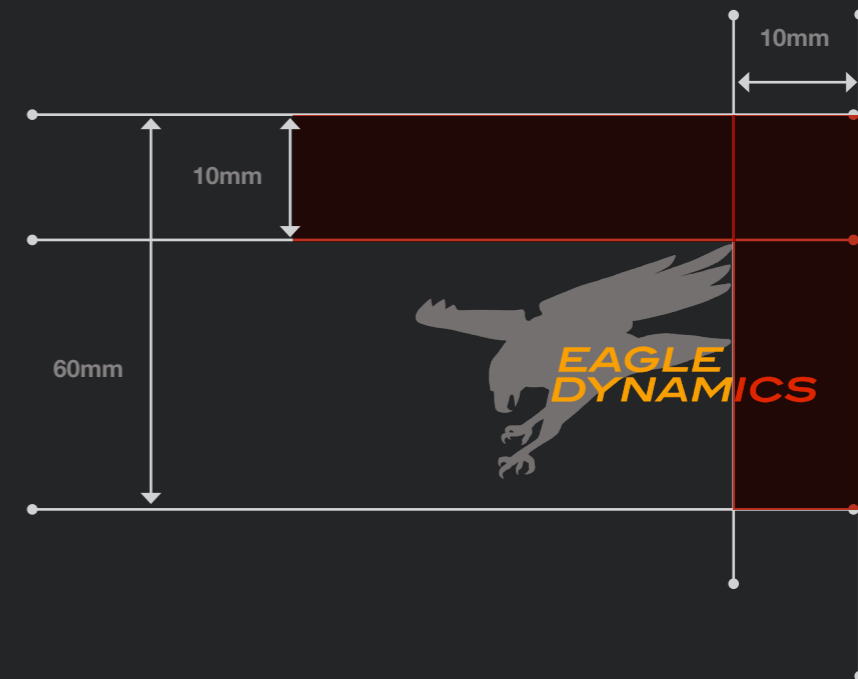

SIZE

Height

The size must be proportional to the document. Always apply the minimum padding below the logo for main content. Do not place content less than 19mm below the logo.

POSITION

Margin

As a general rule always position the logo in the top right hand corner. Always maintain a margin. Exceptions need to be approved.