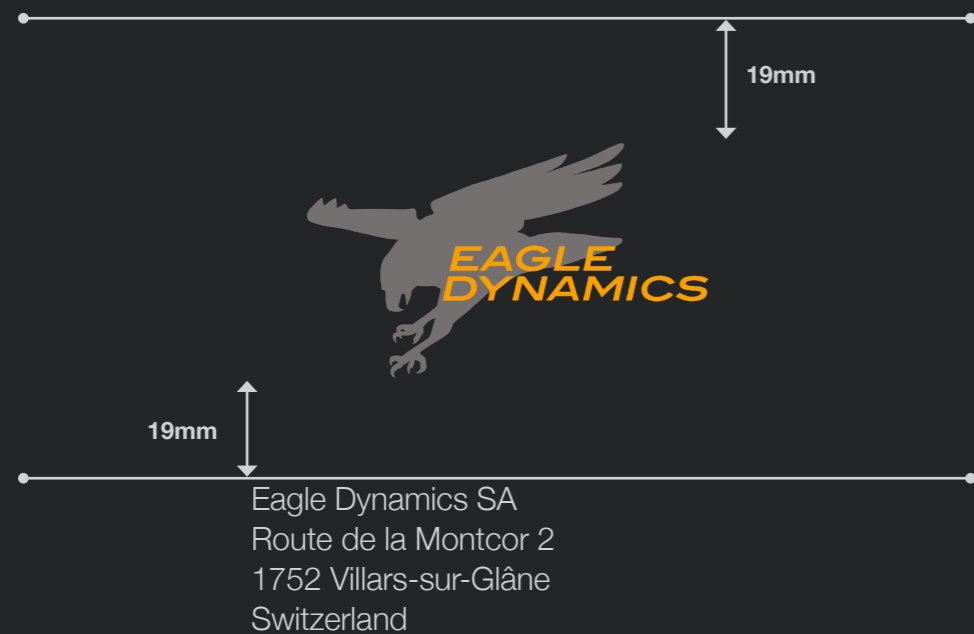

SIZE

Height

The size must be proportional to the document. Always apply the minimum padding below the logo for main content. Do not place content less than 19mm below the logo.

POSITION

Margin

As a general rule always position the logo in the top right hand corner. Always maintain a margin. Exceptions need to be approved.